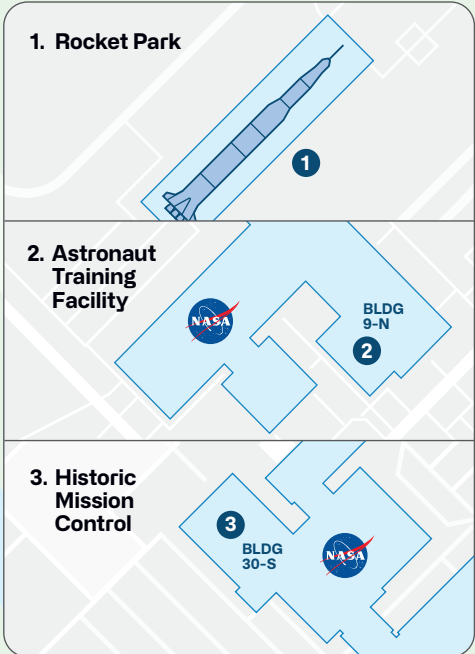

Located at the Mission Briefing Center.

30 mins

New Perspectives (Live)

Living aboard the International Space Station. Located at the International Space Station stage area.

15 mins

Map

Welcome to Space Center Houston

FAQ

- **Visit the shuttle** by entering through Starship Gallery and exiting to Independence Plaza.
- **Visit the Falcon 9 rocket** by following the path beyond Independence Plaza, enter between the building and fence area.
- **Take a NASA Tour**
Step 1: Download the app to join the tram boarding line.
Step 2: Explore while you wait.
Step 3: Come to the boarding area 10 minutes before your tram departure.
- **Accessible entry** to plane, shuttle and Space Center Theater via elevators.
- **Need help?** Visit the Guest Services desk to the right of the main entrance or flag any SCH crew member in a blue shirt.

NASA Tram Tour Locations (off-site)

- | | | | | |
|-------------------|---------------|-----------------|----------------|------------|
| Guest Services | Entrance/Exit | Food | Gift Shop | Quiet Room |
| Restroom | Elevator | Souvenir Photos | Nursing Room | |
| Unisex/Accessible | ATM Machine | Stage Show | Daily Schedule | |