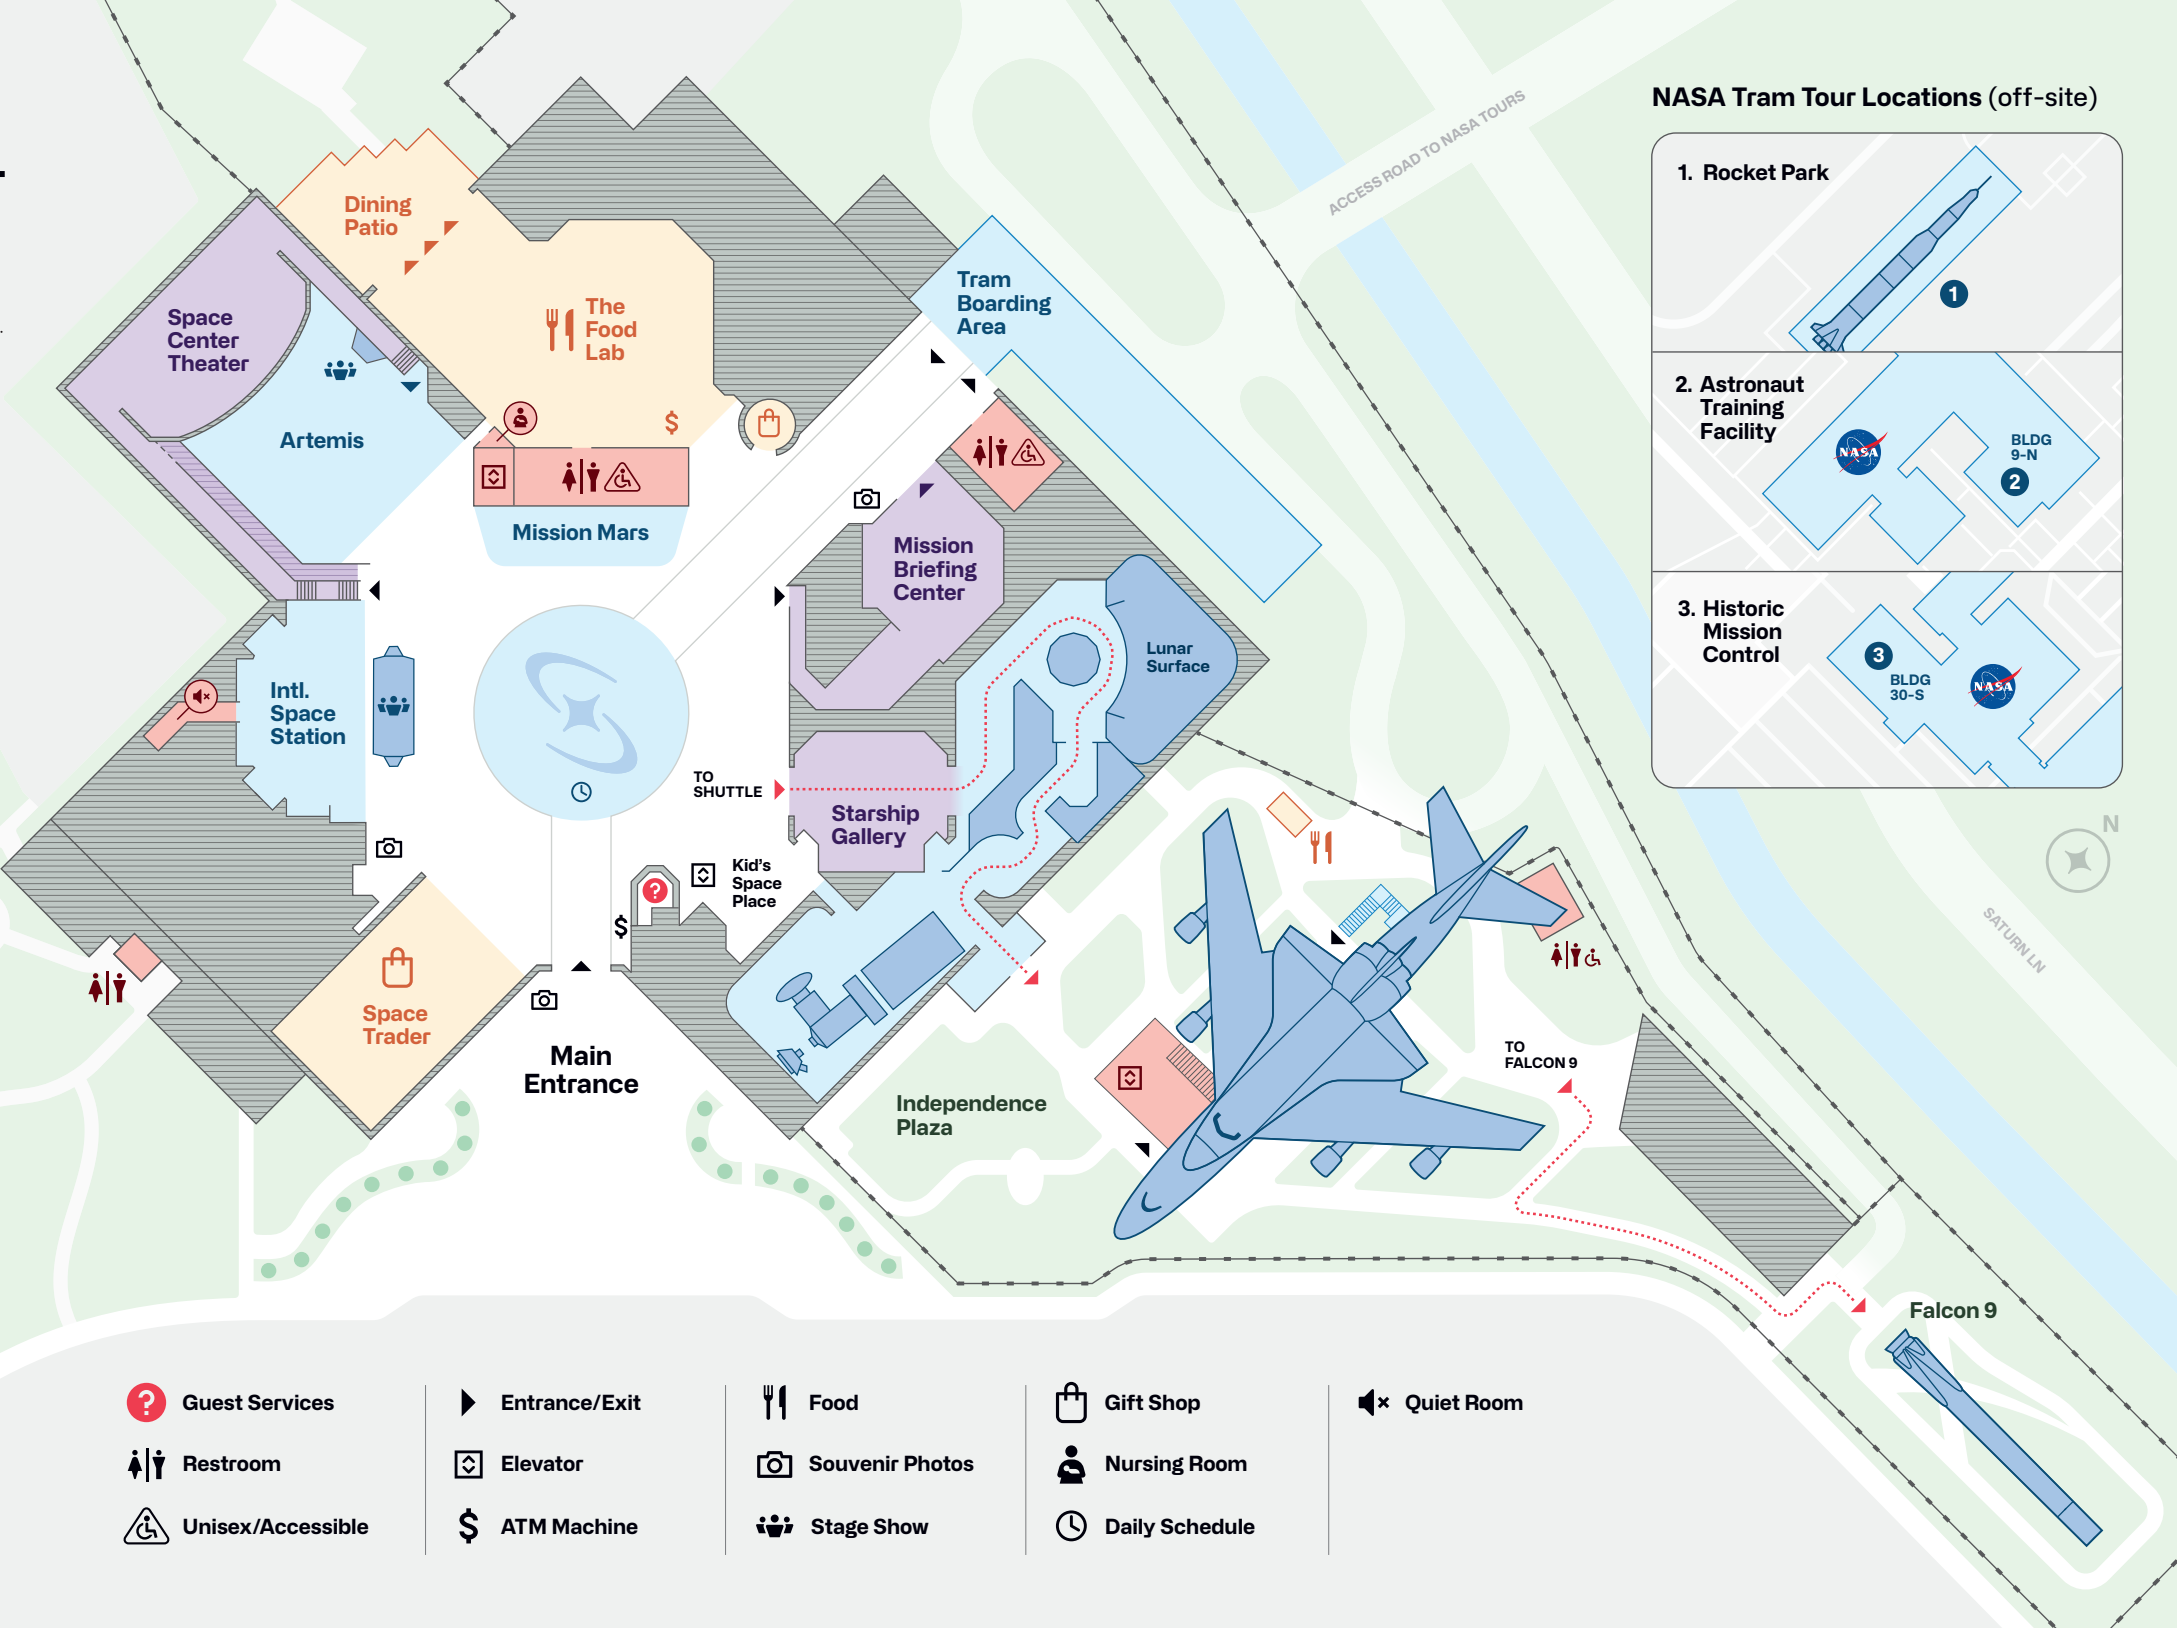

FILMS & SHOWS

Check daily schedule for show times, locations, and special presentations.

Space Explorers: The ISS Experience (Film)

Located at the Space Center Theater.

30 mins

Down to Earth: The Astronaut Perspective (Film)

Located at the Mission Briefing Center.

30 mins

New Perspectives (Live)

Living aboard the International Space Station. Located at the International Space Station stage area.

15 mins

Map

Welcome to Space Center Houston

FAQ

- **Visit the shuttle** by entering through Starship Gallery and exiting to Independence Plaza.
- **Visit the Falcon 9 rocket** by following the path beyond Independence Plaza, enter between the building and fence area.
- **Take a NASA Tour**
Step 1: Download the app to join the tram boarding line.
Step 2: Explore while you wait.
Step 3: Come to the boarding area 10 minutes before your tram departure.
- **Accessible entry** to plane, shuttle and Space Center Theater via elevators.
- **Need help?** Visit the Guest Services desk to the right of the main entrance or flag any SCH crew member in a blue shirt.

NASA Tram Tour Locations (off-site)

- | | | | | |
|-------------------|---------------|-----------------|----------------|------------|
| Guest Services | Entrance/Exit | Food | Gift Shop | Quiet Room |
| Restroom | Elevator | Souvenir Photos | Nursing Room | |
| Unisex/Accessible | ATM Machine | Stage Show | Daily Schedule | |