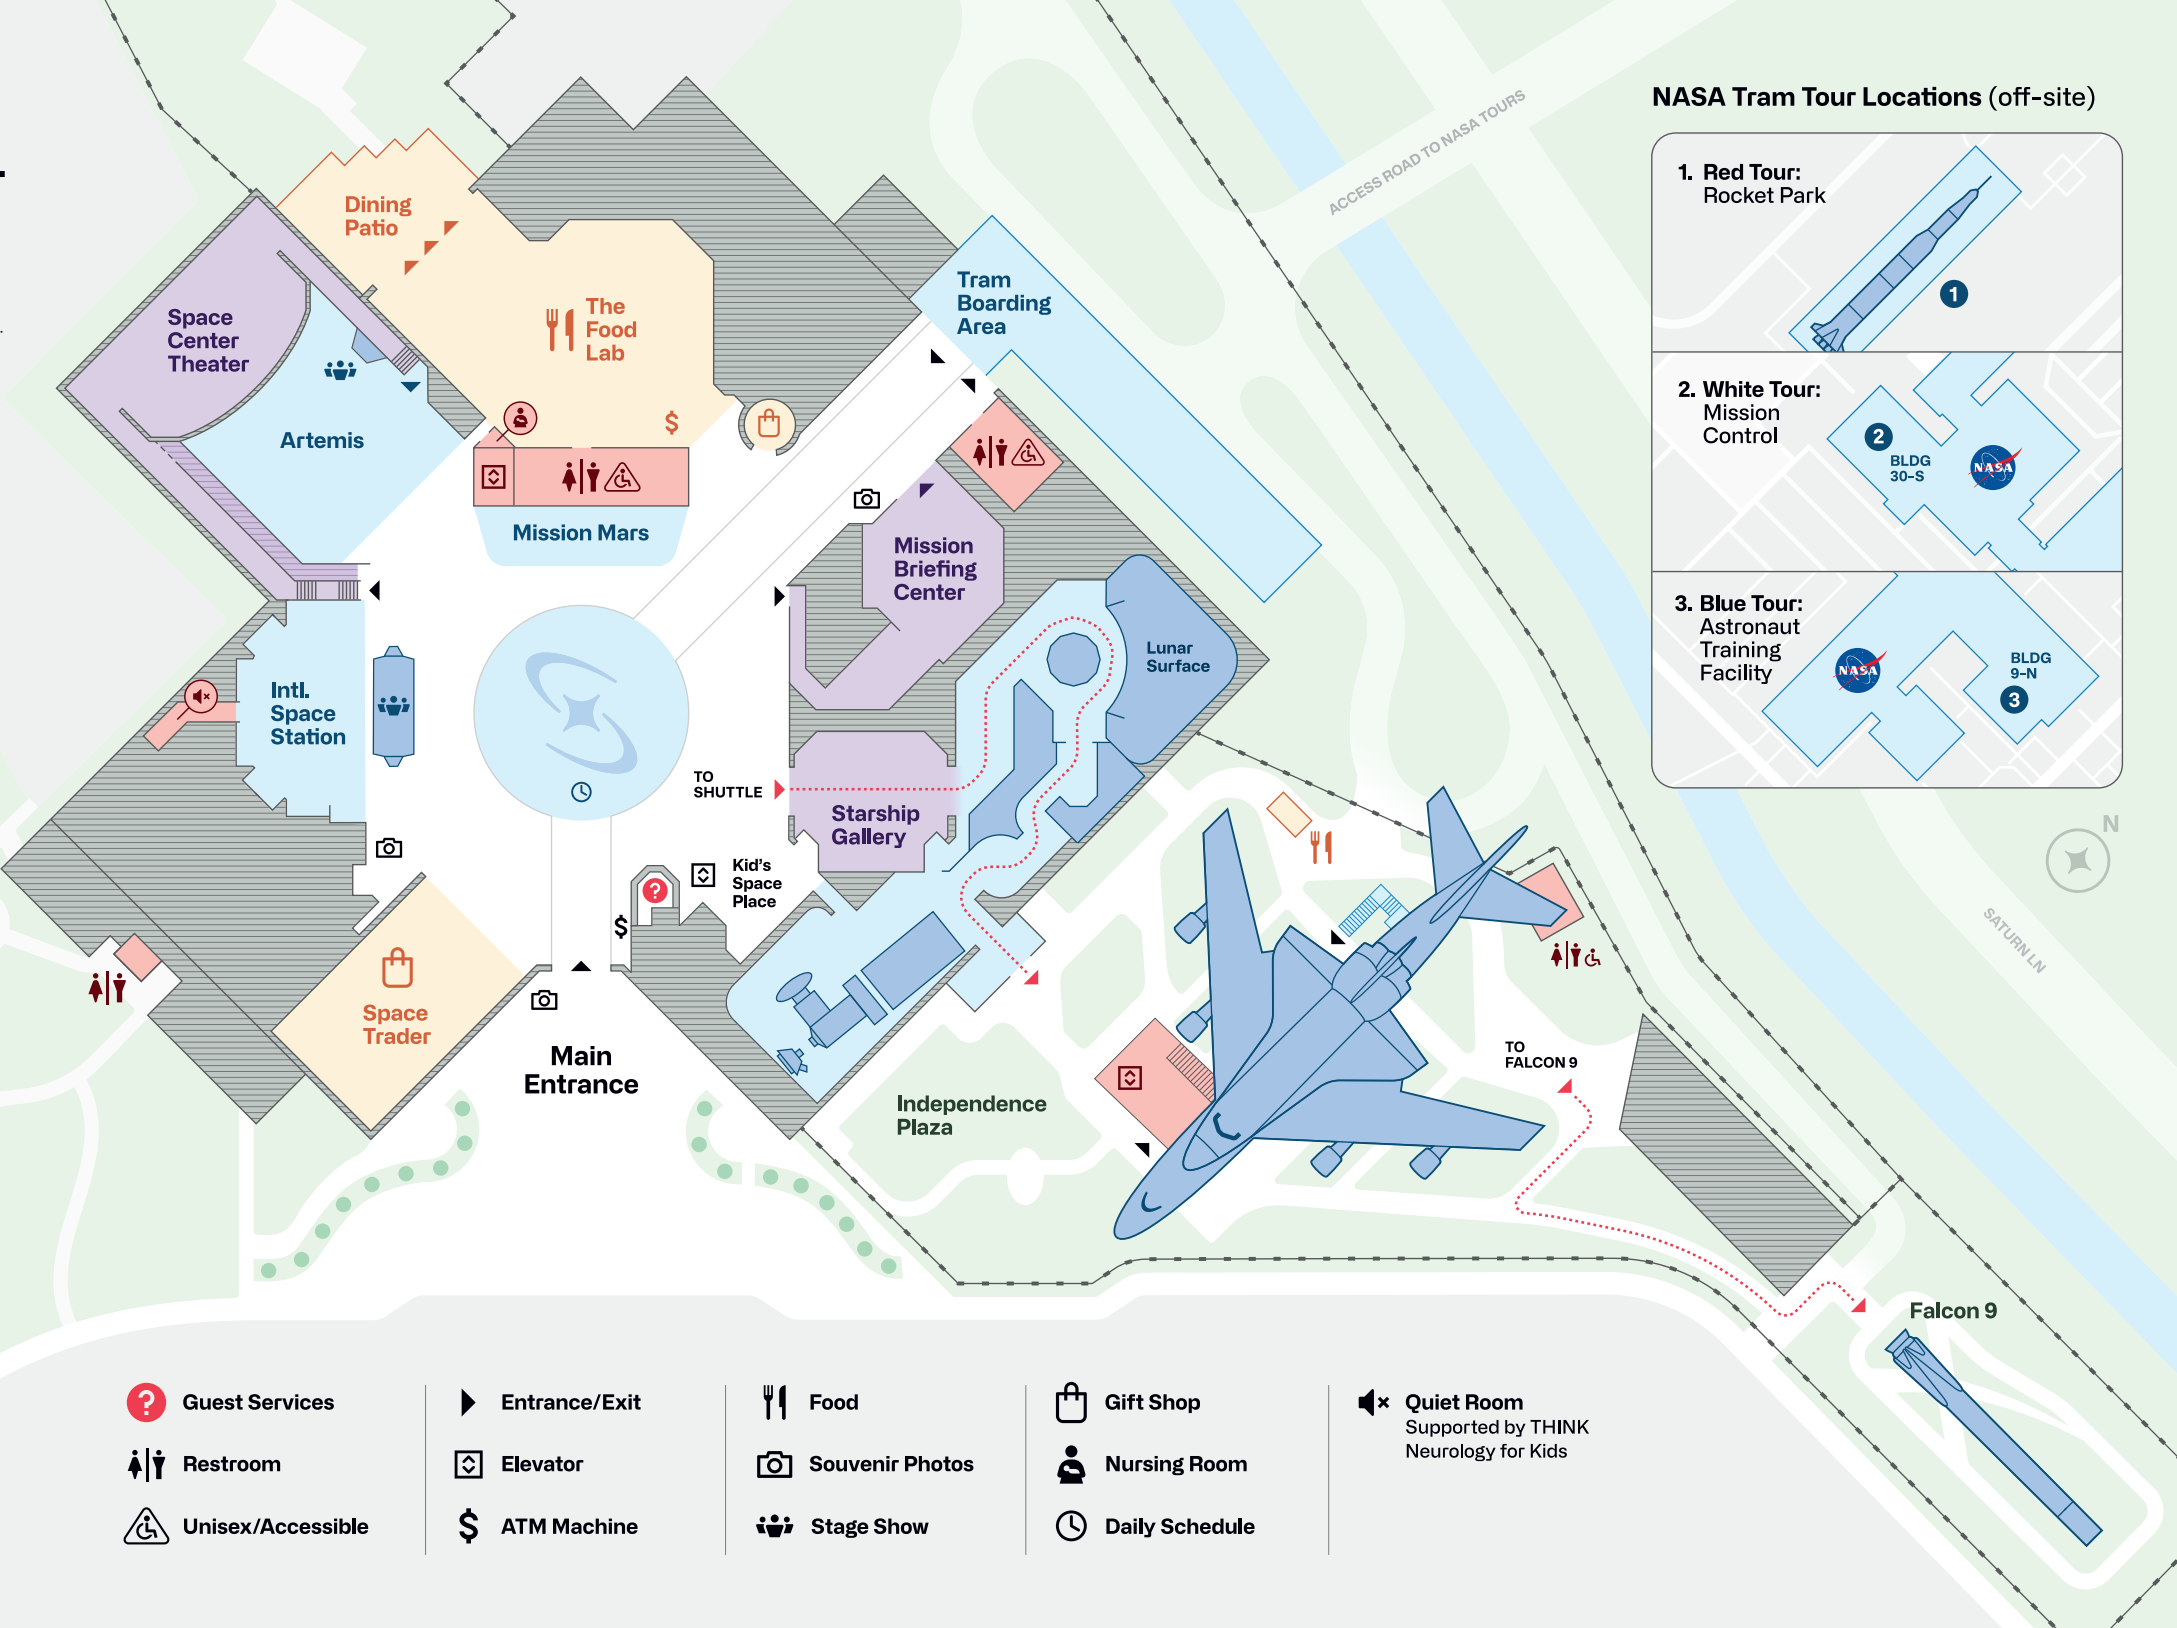

Check daily schedule for show times, locations, and special presentations.

Space Explorers: The ISS Experience (Film)
Located at the Space Center Theater.
30 mins

Down to Earth: The Astronaut Perspective (Film)
Located at the Mission Briefing Center.
30 mins

New Perspectives (Live)
Living aboard the International Space Station. Located at the International Space Station stage area.
15 mins

BOOM (Live)
The science behind combustion. Located within the Artemis Exhibit area.
15 mins

Map

Welcome to Space Center Houston

FAQ

- **Visit the shuttle** by entering through Starship Gallery and exiting to Independence Plaza.
- **Visit the Falcon 9 rocket** by following the path beyond Independence Plaza, enter between the building and fence area.
- **Visit the NASA Tours**
Step 1: Download the app to join the tram boarding line.
Step 2: Explore while you wait.
Step 3: Come to the boarding area 10 minutes before your tram departure.
- **Wheelchair access** to second level located at the elevators.
- **Need help?** Visit the Guest Services desk to the right of the main entrance or flag any SCH crew member in a blue shirt.

NASA Tram Tour Locations (off-site)

1. **Red Tour:** Rocket Park
2. **White Tour:** Mission Control (BLDG 30-S)
3. **Blue Tour:** Astronaut Training Facility (BLDG 9-N)

- | | | | | |
|-------------------|---------------|-----------------|----------------|---|
| Guest Services | Entrance/Exit | Food | Gift Shop | Quiet Room
Supported by THINK Neurology for Kids |
| Restroom | Elevator | Souvenir Photos | Nursing Room | |
| Unisex/Accessible | ATM Machine | Stage Show | Daily Schedule | |