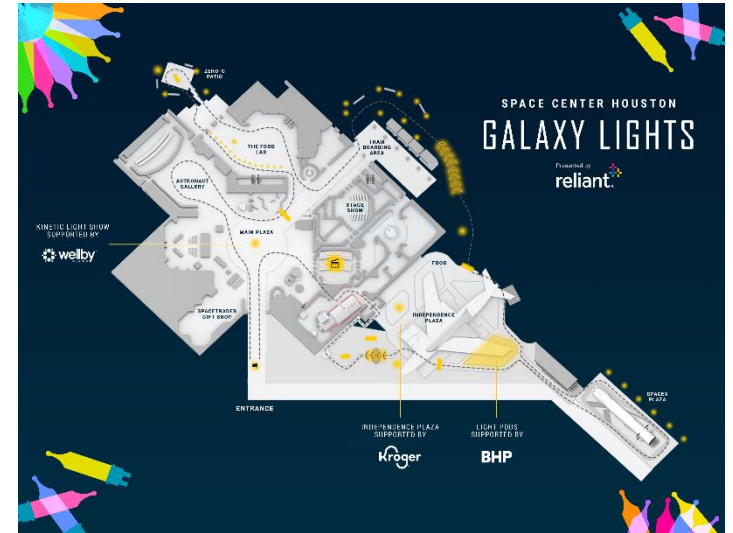

Several parts of this immersive experience are so massive they have to be outdoors. Discover giant planets, stars, holiday decor and more on Food Lab Patio and alongside SpaceX Falcon 9 rocket and shuttle carrier aircraft NASA 905 in Independence Plaza. Please monitor weather conditions and plan accordingly. If a space coast cold front sneaks up on you, stop by one of our gift shops to pick up an extra layer, hat or scarf.

Entrance		<ul style="list-style-type: none"> 👤 Enormous Christmas Tree, possible wait to get in – low impact 👂 Holiday Music – medium volume and impact 👁️ Enormous Christmas Tree with static lights – medium impact
Main Plaza Kinetic Light Show (Approximately every 15 minutes)		<ul style="list-style-type: none"> 👤 Audio/visual only – low impact 👂 LOUD holiday music – very high volume and impact 👁️ Bright colorful lights, rapid movement, quickly changing colors and intensity, - very high impact
Main Plaza Light Show Interlude		<ul style="list-style-type: none"> 👤 Audio/Visual only – low impact 👂 Medium holiday music – medium volume and impact 👁️ Subdued but colorful lights, slow undulating movement – medium impact
Astronaut Gallery		<ul style="list-style-type: none"> 👤 Large rotating inflatable moon – low impact 👂 Medium loud motor on rotating moon – medium high impact 👁️ Large rotating inflatable moon – medium impact
Mission Briefing Center Celebrate Light Stage Show		<ul style="list-style-type: none"> 👁️ Look only – low impact 👂 Some loud moments – medium impact 👁️ Somewhat bright lights - medium impact
The Food Lab Twinkling Tree		<ul style="list-style-type: none"> 👁️ Look only – low impact 👂 No audio, but can hear music from Main Plaza – low-medium impact 👁️ Twinkling lights - medium impact