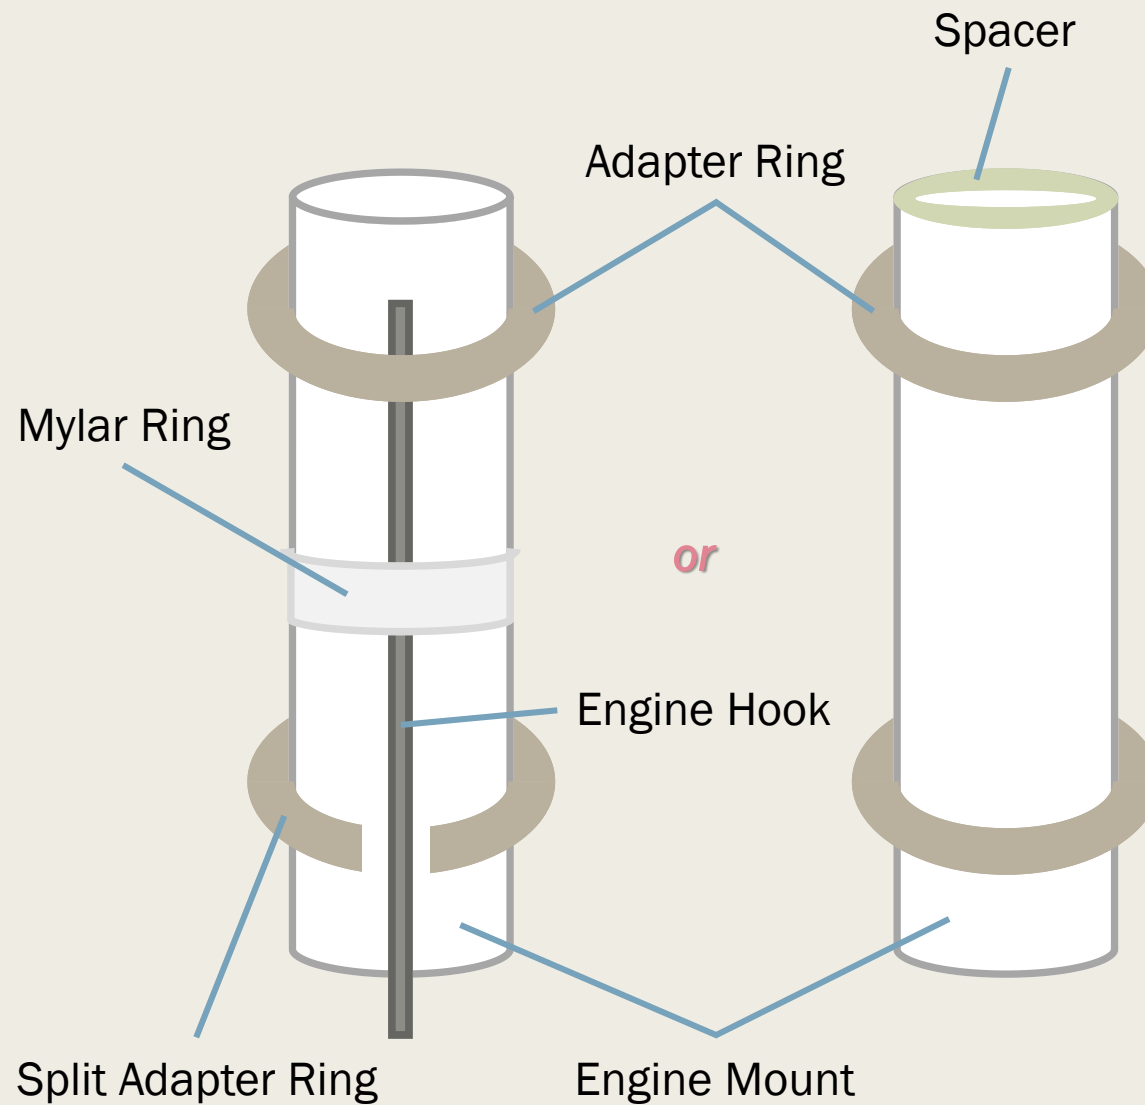

# What are the 3 basic parts to a rocket?

1. Nose Cone
2. Body Tube
3. Fins (Wings)

# Engine Mounts

1 Engine Mount

1 Adapter Ring + 1 Split Adapter Ring +  
Mylar Ring + Engine Hook

*or*

2 Adapter Rings + 1 Spacer

# Shock Cord Mount

1 Body Tube

1 Shock Cord Mount

1 Shock Cord

# Payload

1 Payload Tube (can be a body tube)

2 Caps

1 Nose Cone

1 Coupler