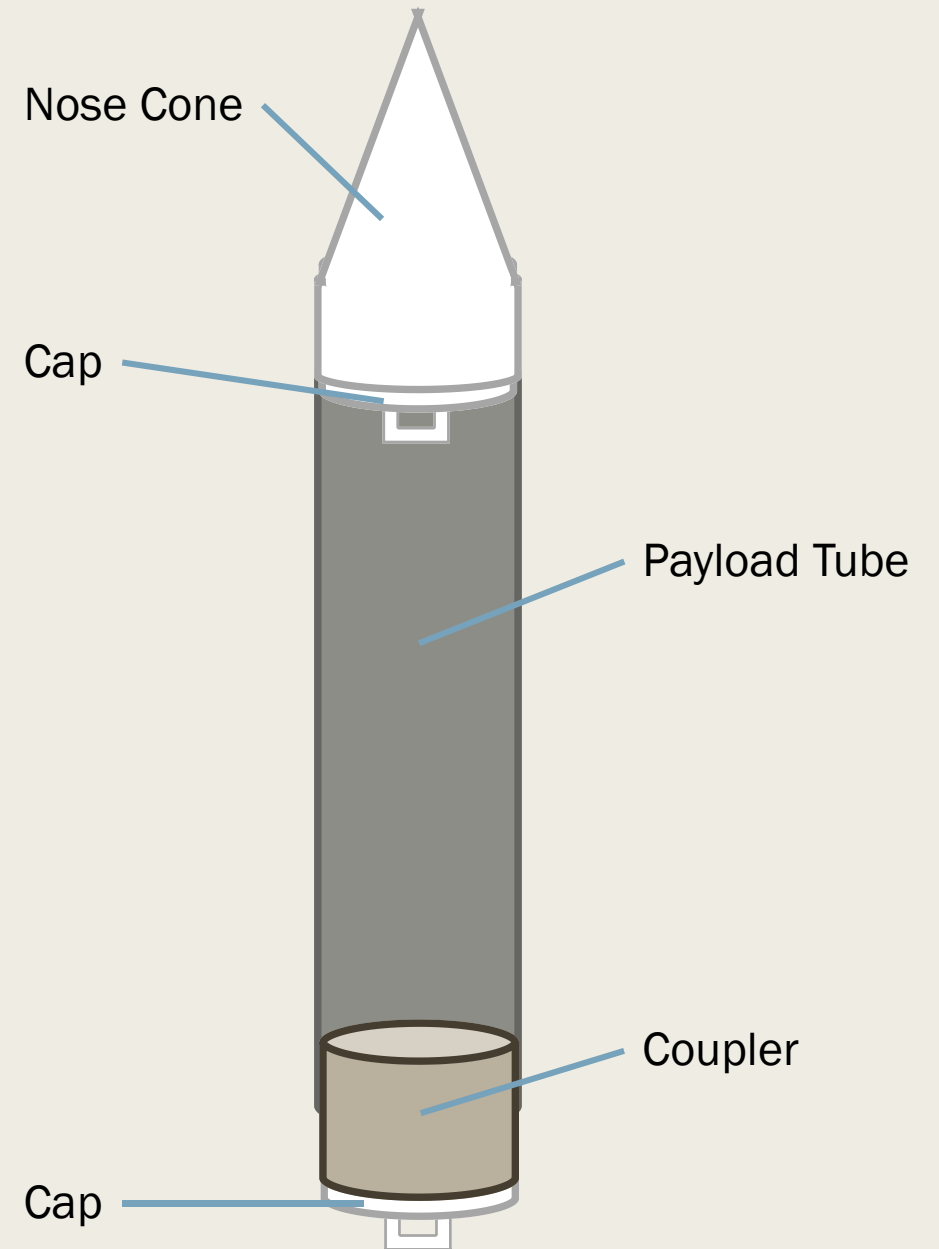

# What are the 3 basic parts to a rocket?

1. Nose Cone
2. Body Tube
3. Fins (Wings)

# Engine Mounts

1 Engine Mount

1 Adapter Ring + 1 Split Adapter Ring +  
Mylar Ring + Engine Hook

*or*

2 Adapter Rings + 1 Spacer

# Shock Cord Mount

1 Body Tube

1 Shock Cord Mount

1 Shock Cord

# Payload

1 Payload Tube (can be a body tube)

2 Caps

1 Nose Cone

1 Coupler